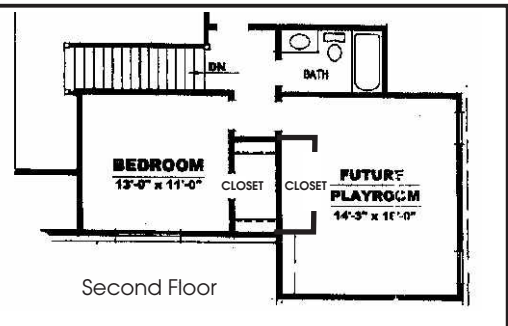

Estates of
Grave Park

The Brentwood

Approximately 2168 heated sq. ft.
 (Expandable to 2412 sq. ft.)

Sizes are approximate. Artwork may vary from actual construction.

Lot _____
 Price _____

Quality Built By:
Johnny Coleman Builders, Inc.