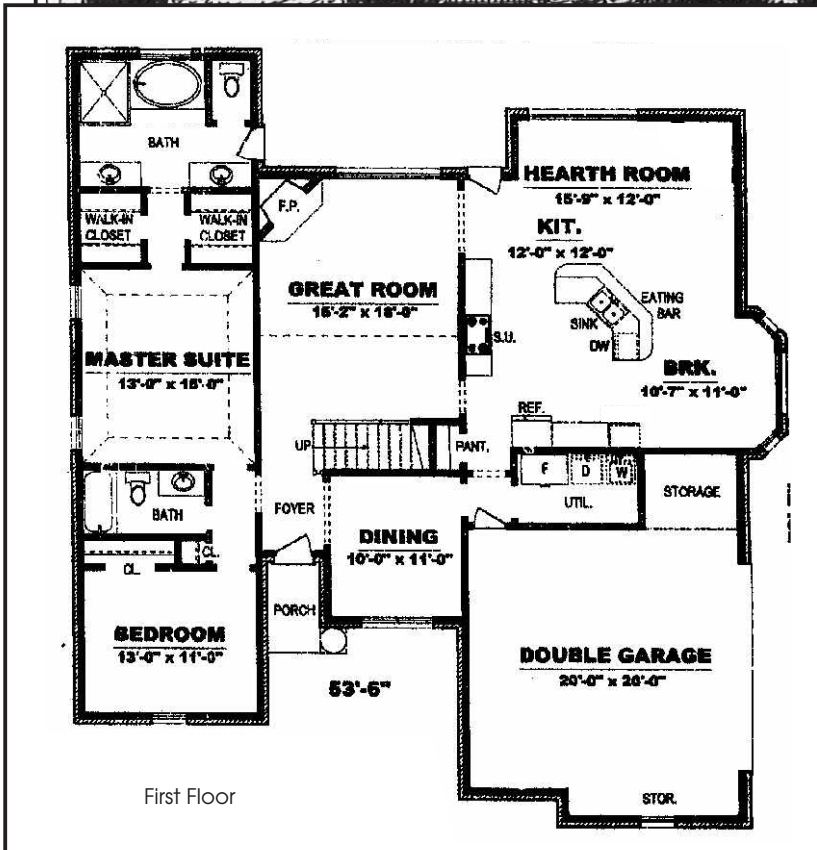

Estates of
Grave Park

The Brentwood

Approximately 2168 heated sq. ft.
 (Expandable to 2412 sq. ft.)

Sizes are approximate. Artwork may vary from actual construction.

Lot _____
 Price _____

Quality Built By:
Johnny Coleman Builders, Inc.