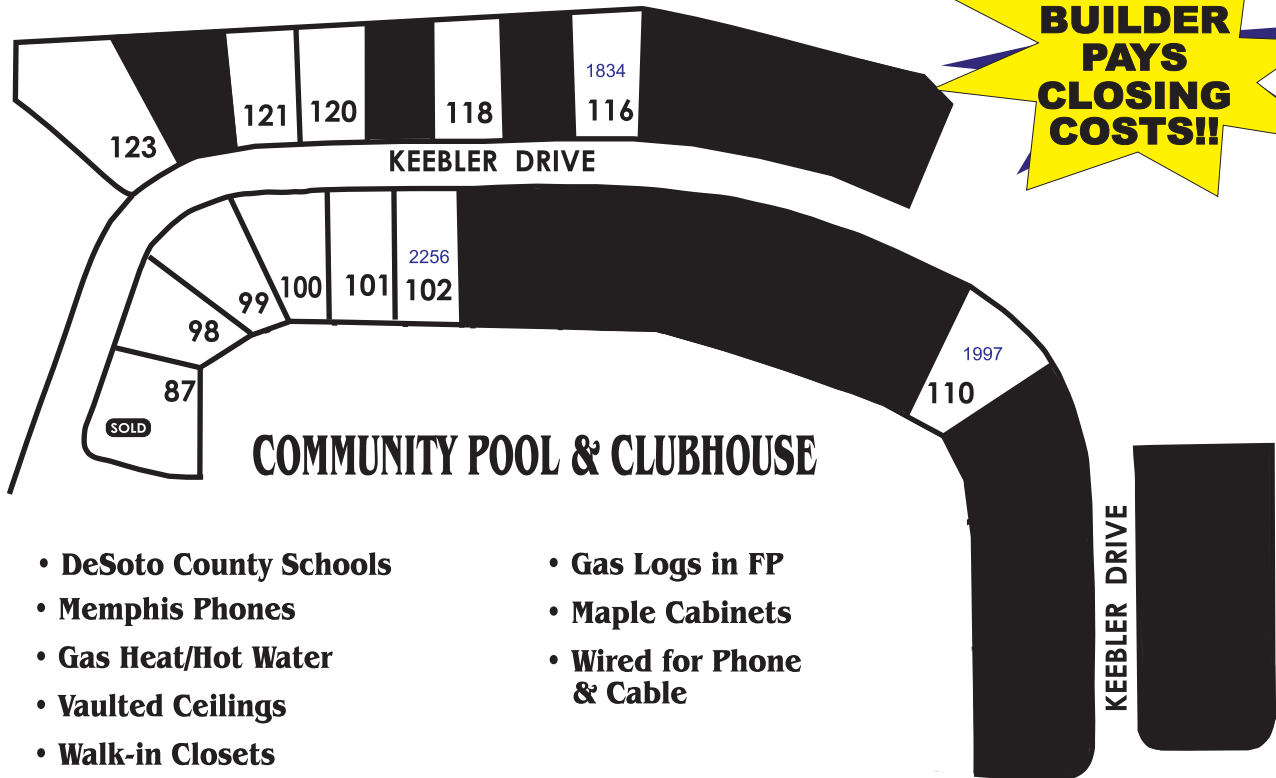

HIGHLAND GROVE

Starting in the
\$140's

**BUILDER
PAYS
CLOSING
COSTS!!**

- DeSoto County Schools
- Memphis Phones
- Gas Heat/Hot Water
- Vaulted Ceilings
- Walk-in Closets
- Fully Sodded Yards
- GE Appliances
Range Oven, Dishwasher, Disposal,
Microwave/Venthood
- Gas Logs in FP
- Maple Cabinets
- Wired for Phone & Cable