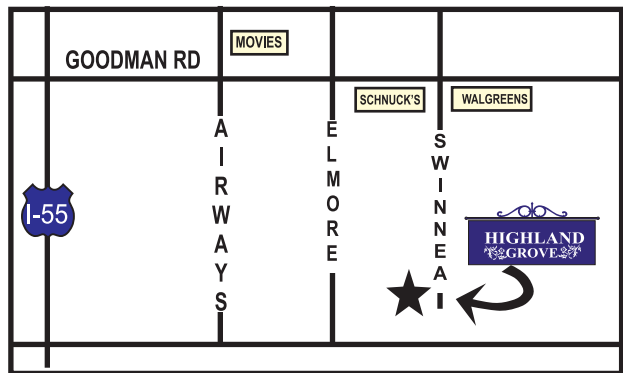

HIGHLAND GROVE

Starting in the
\$140's

**BUILDER
PAYS
CLOSING
COSTS!!**

- DeSoto County Schools
- Memphis Phones
- Gas Heat/Hot Water
- Vaulted Ceilings
- Walk-in Closets
- Fully Sodded Yards
- GE Appliances
Range Oven, Dishwasher, Disposal,
Microwave/Venthood
- Gas Logs in FP
- Maple Cabinets
- Wired for Phone & Cable